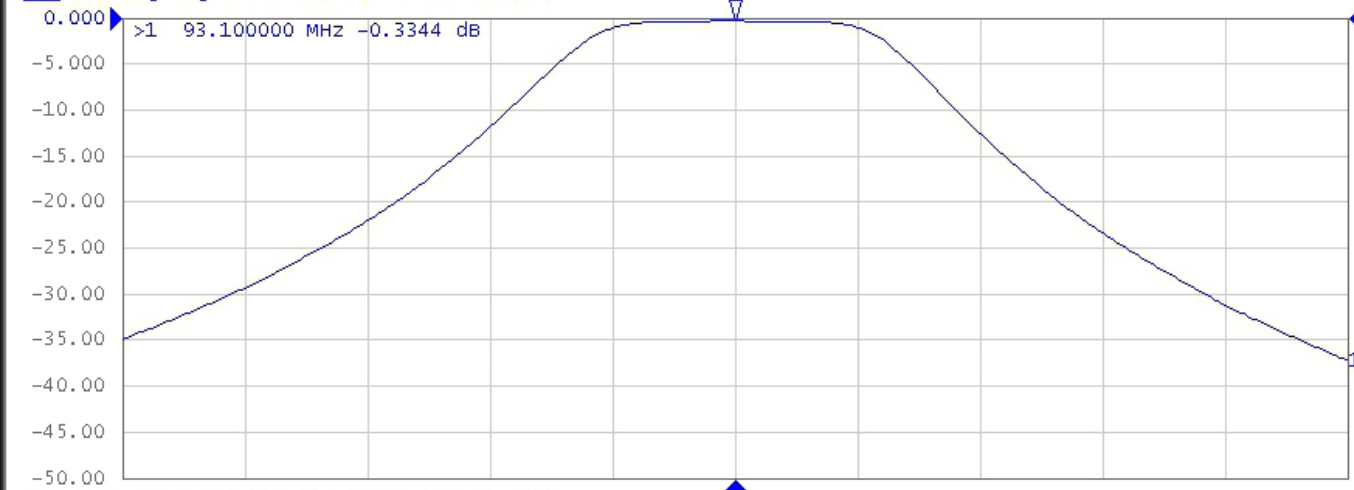

FDB/1035-F

▶ Tr1 S21 Log Mag 5.000 dB/ Ref 0.000 dB [RT]

Tr2 S11 Log Mag 5.000 dB/ Ref 0.000 dB [F1]

1 Center 93.1 MHz

IFBW 30 kHz

Span 5 MHz Cl |

System

Print