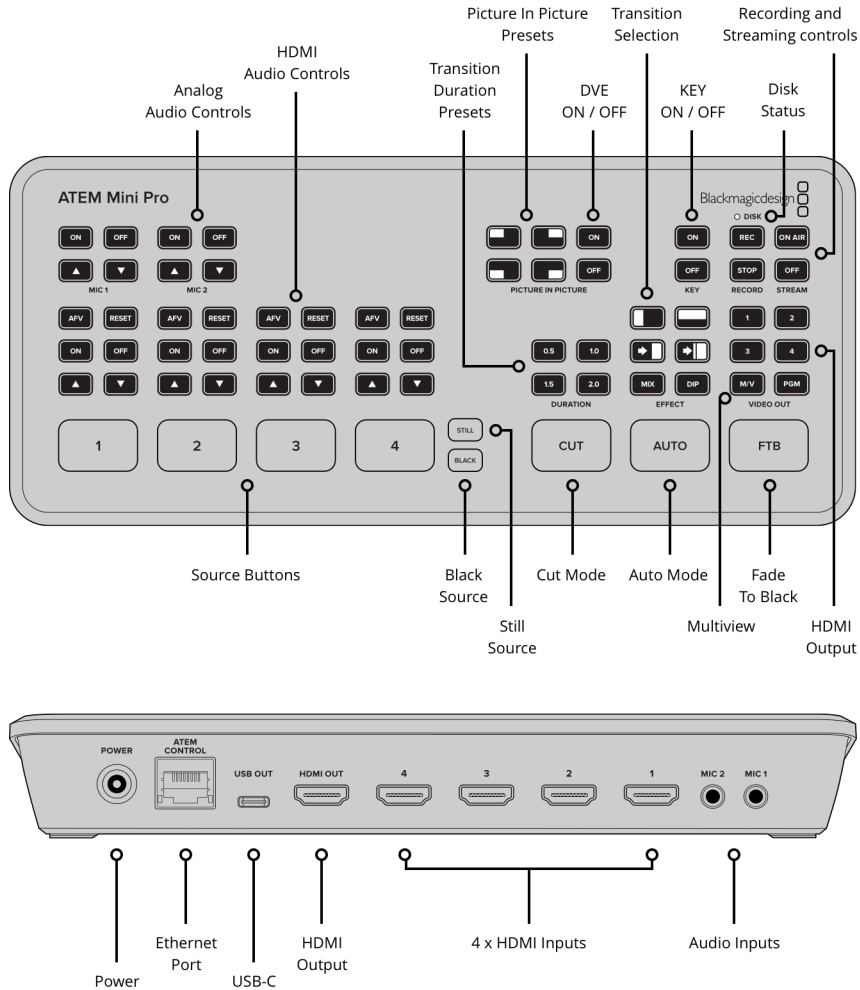

ATEM Mini Pro

€569

ATEM Mini Pro is fast to set up and easy to use. It includes 4 standards converted HDMI inputs, USB webcam out, HDMI out, Fairlight audio mixer with EQ and dynamics, DVE for picture in picture, transition effects, green screen chroma key, 20 stills media pool for titles and free ATEM Software Control. ATEM Mini Pro also includes direct recording to USB flash disks in H.264 and direct streaming via Ethernet to YouTube Live and more. There's also a multiview with 4 cameras, media, preview and program plus status of recording, streaming and audio.

2 x 3.5mm stereo mini jack.

Total Audio Outputs

None, embedded audio only.

Timecode Connection

None

HDMI Video Inputs

4 x HDMI type A, 10-bit HD switchable.
2 channel embedded audio.

Video Input Re-Sync

On all 4 HDMI inputs.

Frame Rate and Format Converters

On all 4 HDMI inputs.

HDMI Program Outputs

1

Ethernet

Ethernet supports 10/100/1000 BaseT for live streaming, software control, software updates and direct or network panel connection.

Computer Interface

1 x USB Type-C 3.1 Gen 1 for external drive recording, webcam out, software control, software updates and panel connection.

Standards

HD Video Input Standards

720p50, 720p59.94, 720p60
 1080p23.98, 1080p24, 1080p25,
 1080p29.97, 1080p30, 1080p50,
 1080p59.94, 1080p60
 1080i50, 1080i59.94, 1080i60