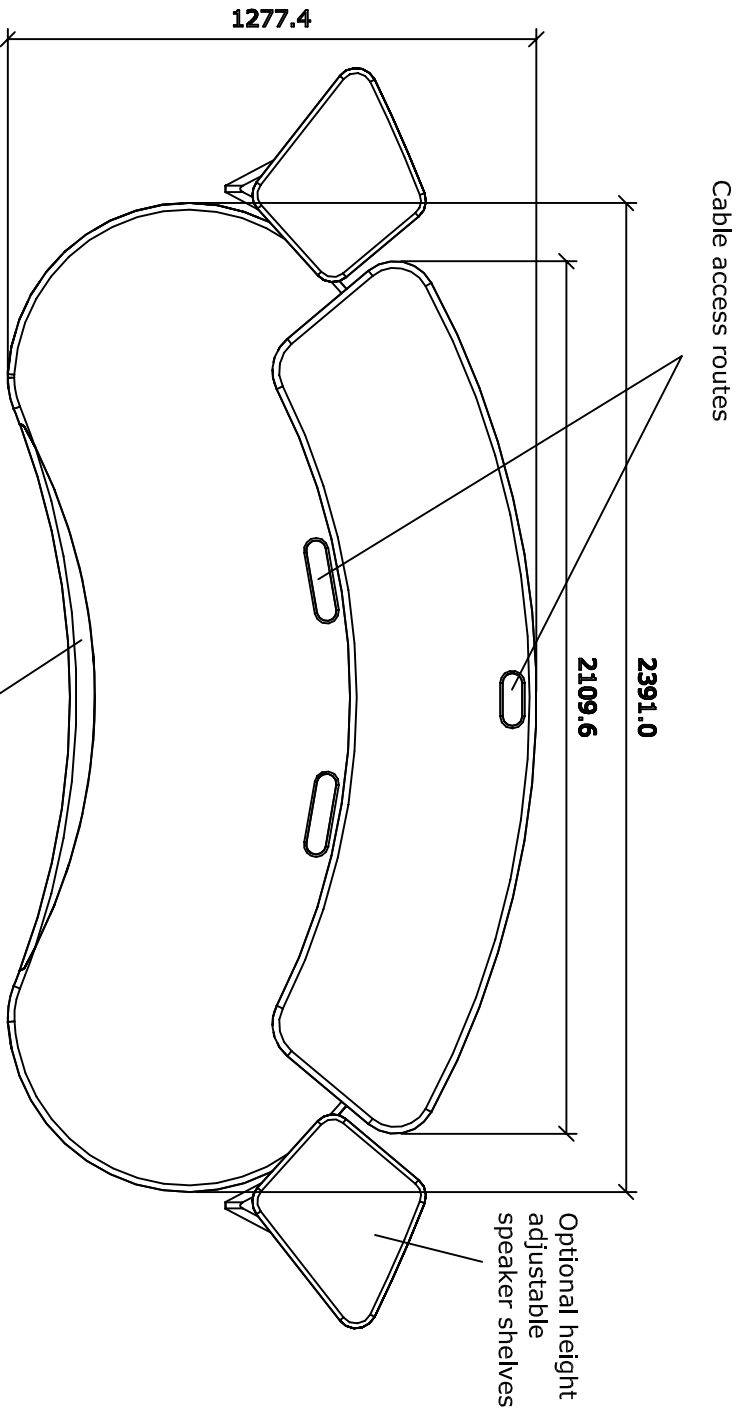

MEDIA EDIT DESK

knotty

KNOTTY ASH WOODWORKING LTD, UNITS 1 & 2 MANOR FARM, MANOR LANE, GREAT CHESTERFORD, ESSEX, CB10 1PJ
TEL: +44 (0) 1799 531202 FAX: +44 (0) 1799 530181 EMAIL: enquiries@knottyashwoodworking.com WEB: www.knottyashwoodworking.com
THIS DRAWING IS THE PROPERTY OF KNOTTY ASH WOODWORKING LTD, AND IS ISSUED ON CONDITION THAT IT IS NOT DISCLOSED TO A THIRD PARTY, IN WHOLE OR IN PART WITHOUT THE WRITTEN CONSENT OF KNOTTY ASH WOODWORKING LTD.

DO NOT SCALE
ALL DIMS. IN MM
TOLERANCE ±0.05
A1 SHEET 841594

DRAWING TITLE: MEDIA EDIT DESK
CLIENT: SEE DRG
MATERIAL: SEE DRG
FINISH: SEE DRG
REMOVE ALL SHARP EDGES AND BURRS PRIOR TO FINISHING!

QUANTITY: SEE DRG

DRG. No: ME0100A
PROJECT No: A
ISSUE: 1403/2012
DATE: KLP
DRAWN: KLP

knotty

27 26 25 24 23 22 21 20 19 18 17 16 15 14 13 12 11 10 9 8 7 6 5 4 3 2 1