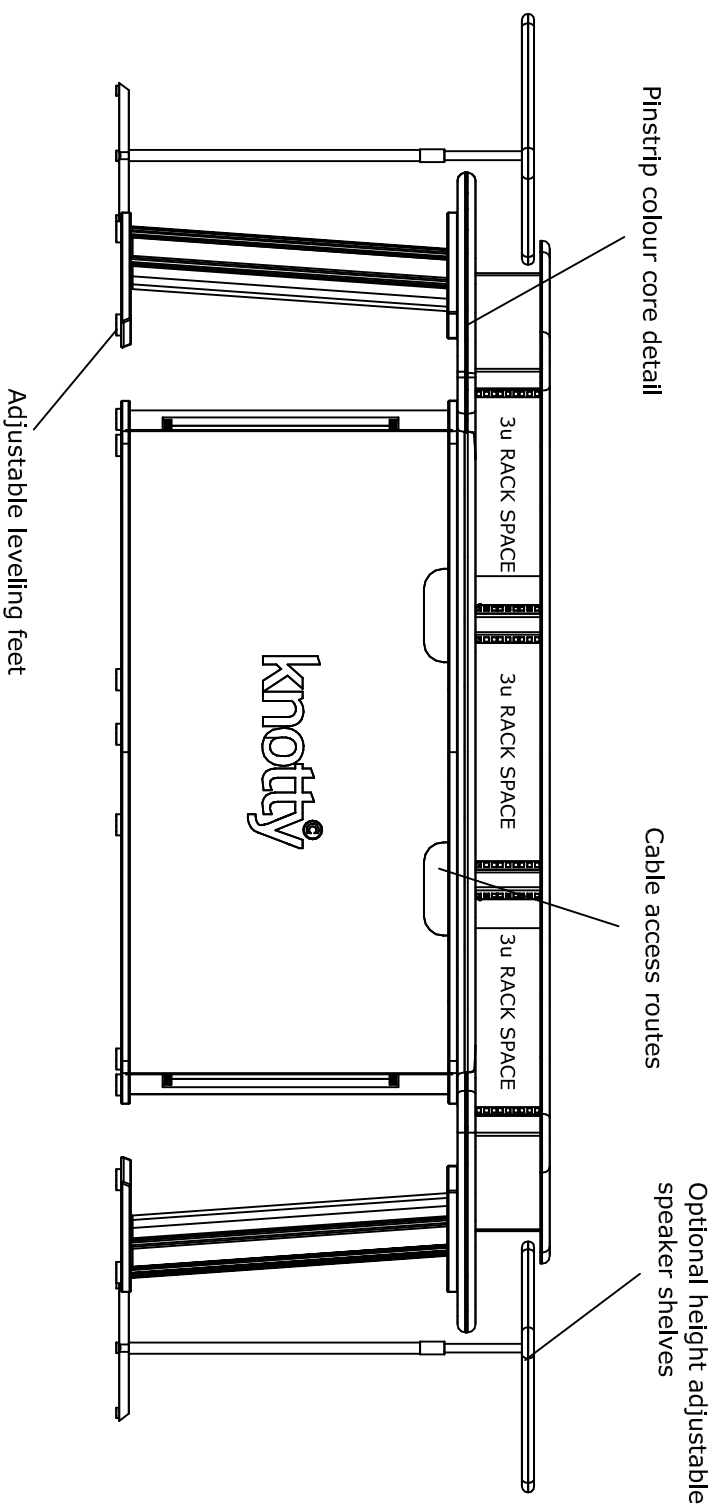

MEDIA EDIT DESK

knotty

KNOTTY ASH WOODWORKING LTD, UNITS 1 & 2 MANOR FARM, MANOR LANE, GREAT CHESTERFORD, ESSEX, CB10 1PJ
TEL: +44 (0) 1799 531202 FAX: +44 (0) 1799 530181 EMAIL: enquiries@knottyashwoodworking.com WEB: www.knottyashwoodworking.com
THIS DRAWING IS THE PROPERTY OF KNOTTY ASH WOODWORKING LTD, AND IS ISSUED ON CONDITION THAT IT IS NOT DISCLOSED TO A THIRD PARTY, IN WHOLE OR IN PART WITHOUT THE WRITTEN CONSENT OF KNOTTY ASH WOODWORKING LTD.

DO NOT SCALE
ALL DIMS. IN MM
TOLERANCE ±0.05
A1 SHEET 841594

DRAWING TITLE: MEDIA EDIT DESK
CLIENT: SEE DRG
MATERIAL: SEE DRG
FINISH: SEE DRG
REMOVE ALL SHARP EDGES AND BURRS PRIOR TO FINISHING!

QUANTITY: SEE DRG

DRG. No: ME0100A
PROJECT No: A
ISSUE: 1403/2012
DATE: KLP
DRAWN: KLP

knotty

27 26 25 24 23 22 21 20 19 18 17 16 15 14 13 12 11 10 9 8 7 6 5 4 3 2 1