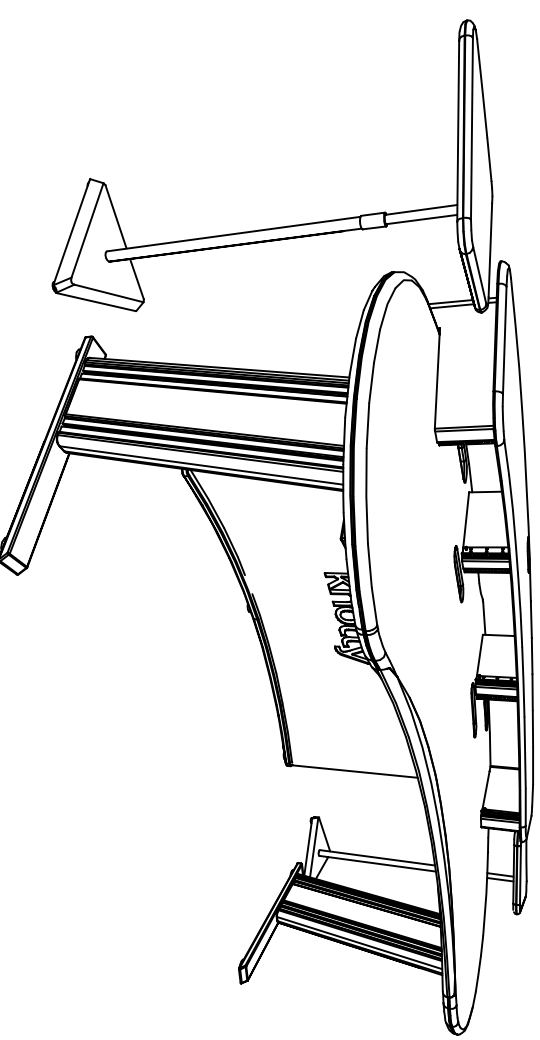

MEDIA EDIT DESK

knotty

KNOTTY ASH WOODWORKING LTD, UNITS 1 & 2 MANOR FARM, MANOR LANE, GREAT CHESTERFORD, ESSEX, CB10 1PJ
TEL: +44 (0) 1799 531202 FAX: +44 (0) 1799 530181 EMAIL: enquiries@knottyashwoodworking.com WEB: www.knottyashwoodworking.com
THIS DRAWING IS THE PROPERTY OF KNOTTY ASH WOODWORKING LTD, AND IS ISSUED ON CONDITION THAT IT IS NOT DISCLOSED TO A THIRD PARTY, IN WHOLE OR IN PART WITHOUT THE WRITTEN CONSENT OF KNOTTY ASH WOODWORKING LTD.

DO NOT SCALE
ALL DIMS. IN MM
TOLERANCE ±0.05
A1 SHEET 841594

DRAWING TITLE: MEDIA EDIT DESK
CLIENT: SEE DRG
MATERIAL: SEE DRG
FINISH: SEE DRG
REMOVE ALL SHARP EDGES AND BURRS PRIOR TO FINISHING!

QUANTITY: SEE DRG

DRG. No: ME0100A
PROJECT No: A
ISSUE: 1403/2012
DATE: KLP
DRAWN: KLP

knotty

27 26 25 24 23 22 21 20 19 18 17 16 15 14 13 12 11 10 9 8 7 6 5 4 3 2 1